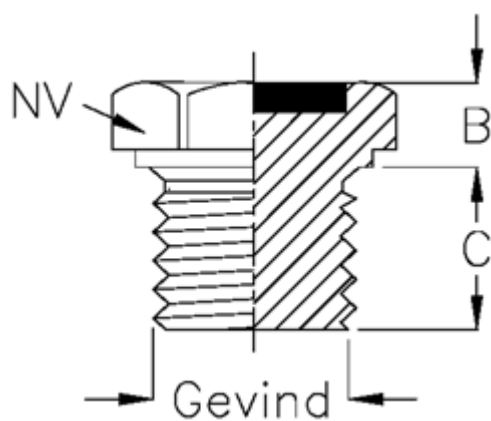

Article number: 21320462D

Description: Drain filling plug  
Type 32A M16x1,5 ET.D (level black)

## Measures

B = 7  
C = 10  
NV = 22  
Thread = M16x1,5